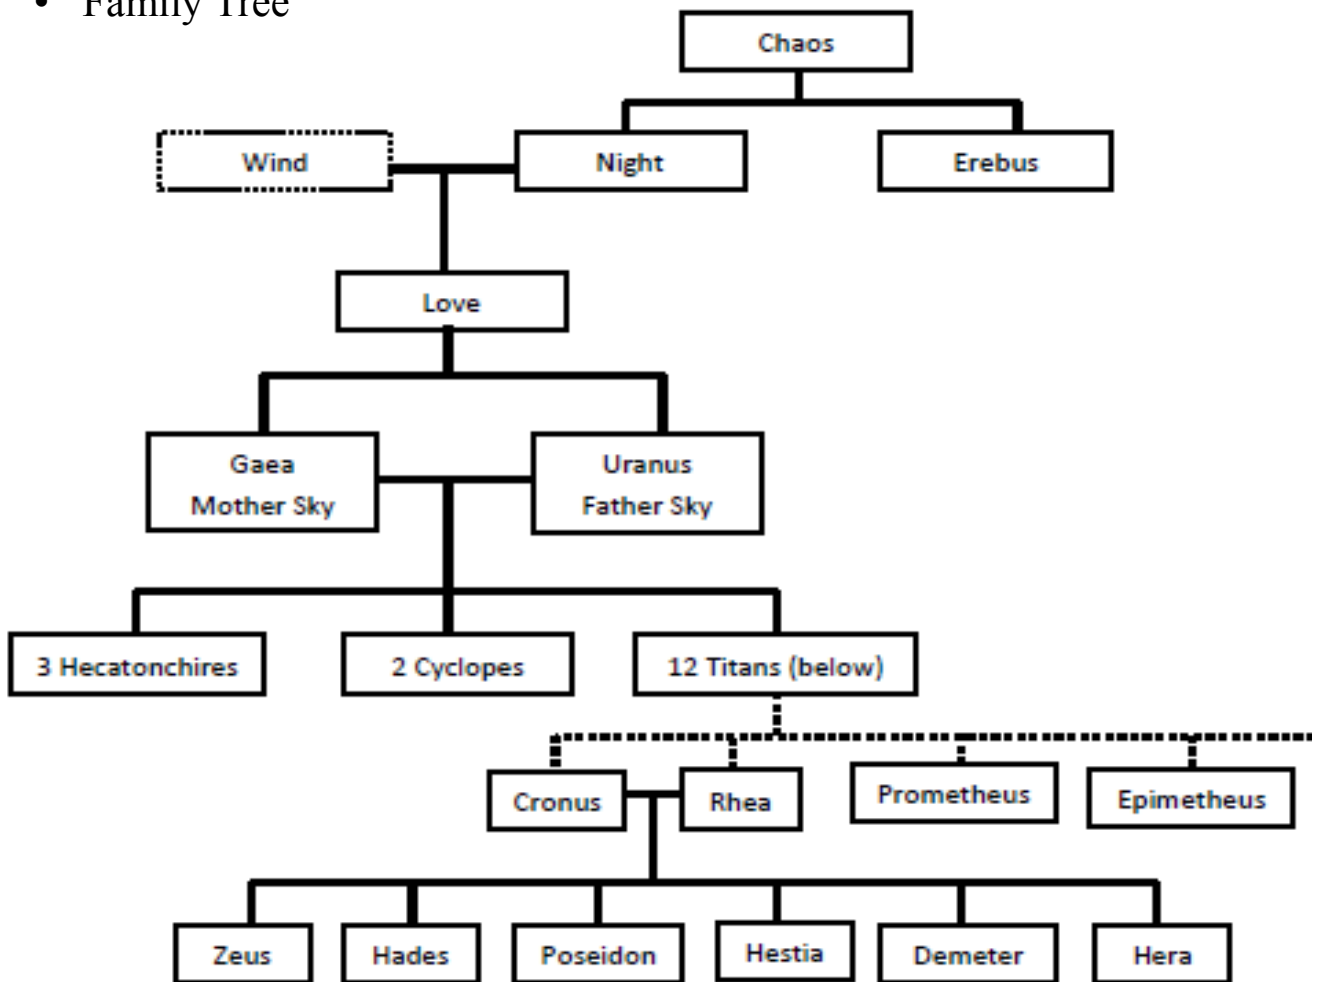

Greek Mythology Study Guide

Heading:

Vocabulary

1. Myth
2. Mythology
3. Allusion
4. Deity
5. Prophet
6. Prophecy
7. Hero/Heroine
8. Erebus
9. Tartarus
10. Decree
11. Law of Abode
12. Elysian Fields
13. Tantalus

Greek Mythology Study Guide

Heading:

Stories

In the Beginning

- Questions from worksheet will be used on test
- Family Tree

Prometheus

- Know at least three reasons why Prometheus wanted to give humans fire.

Greek Mythology Study Guide

Heading:

Demeter

- What explanation is provided in the story for something that is unexplainable? Be able to provide examples to support your answer.

Perseus

- Questions from worksheet will be used on test
- Know at least three examples of how this story is about the inescapable nature of fate and prophecies.

Cupid and Psyche

- Questions from worksheet will be used on test
- Know at least three examples of how this story is about the power of true love.

*** Also know the five steps in a Hero's Journey ***